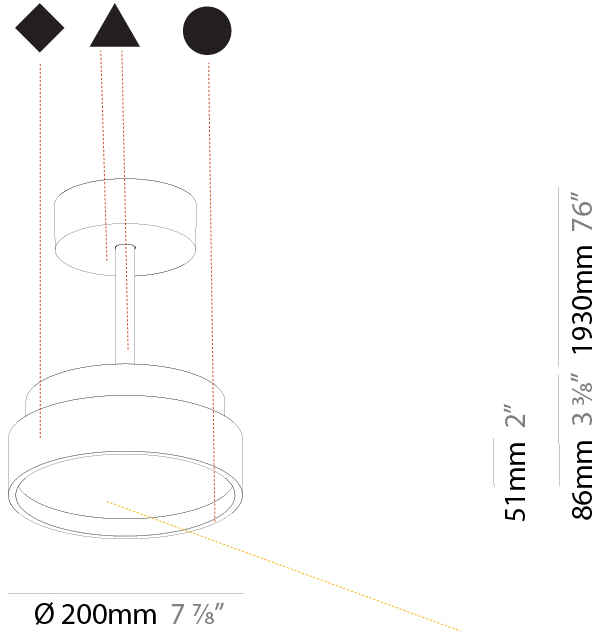

GENERAL

Series: Sign Diva Tube
Subseries: Sign Diva Tube Korona
Brand: Prolicht
Division: Architectural
Mounting Type: Suspension
Mounting Location: Ceiling
Subcategory: Pendant

PHYSICAL

Shape: Round
Diameter (mm): 200
Diameter (in): 7 7/8"
Height (mm): 86
Height (in): 3 3/8"
Max. Overall Height (mm): 2016
Max. Overall Height (in): 79 3/8"
Light Distribution: Direct
Weight (kg): 1.789
Weight (lbs): 3.944
Diffuser: PMMA - Opal / Micro-Prism / Sparkling Secret / Vintage Industrial
Fixture Finish: SSR / BKV / CWI / CRY / HAB / UFT / ITA / RUA / FTG / MYG / LOD / PUS / FRO / FUP / KIA / POP / BLS / SPG / MEY / GOH / GUM / CHC / COM / ABZ / JAG / OBR / MOS / ROR
Fixture Material: Extruded Aluminum / Steel

ELECTRICAL

Lamp Type: LED (Zhaga Standard)
Input Wattage (W): 10
Dimming: Tri-Mode (Non-Dimming and Phase Dimming (120Vac only) and 0-10V Dimming)
Driver Included: Yes
Driver Location: Integrated
Driver Type: Constant Current - Universal
Driver Class: Class 2
Input Voltage (V): 120 - 277
Constant Current (MA): 350

LED

Color Temperature (°K): 2700 / 3000 / 3500 / 4000
Max. Delivered Lumen (lm): 836 / 895 / 903 / 921
Nominal Lumen (lm): 1280 / 1370 / 1382 / 1410
CRI: >90 CRI
Lamp Life (hrs): 50000

OPTICAL

RATINGS AND CERTIFICATIONS

Certified By: Certified for North American Standards
IP rating: IP20